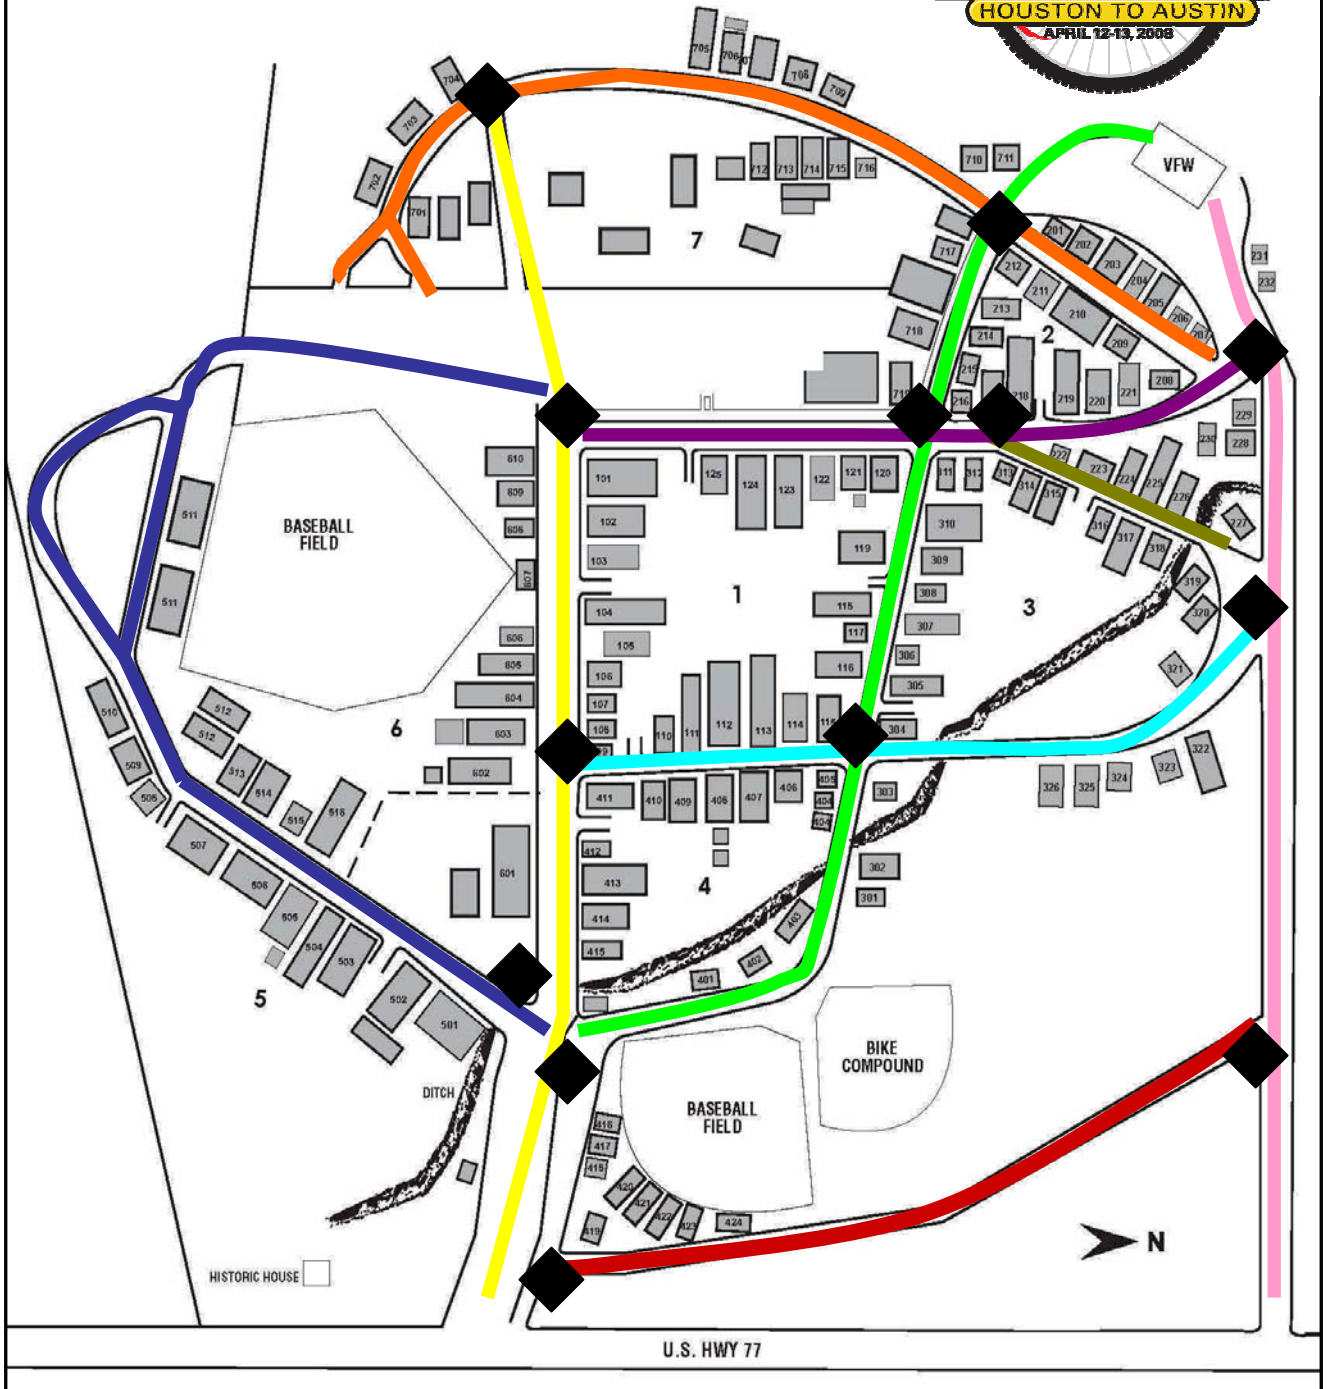

La Grange Street Signs 2008

★ Post with One Blade	(1) Lone Star Lane	Pedal Place
◆ Post with 2 Blades	BP Energy Way	Litton Loan Servicing Speedway
▲ Post with 3 Blades	Walk MS Road	El Paso Way
	Research Row	Fund-Raising Drive
		Beat MS Boulevard